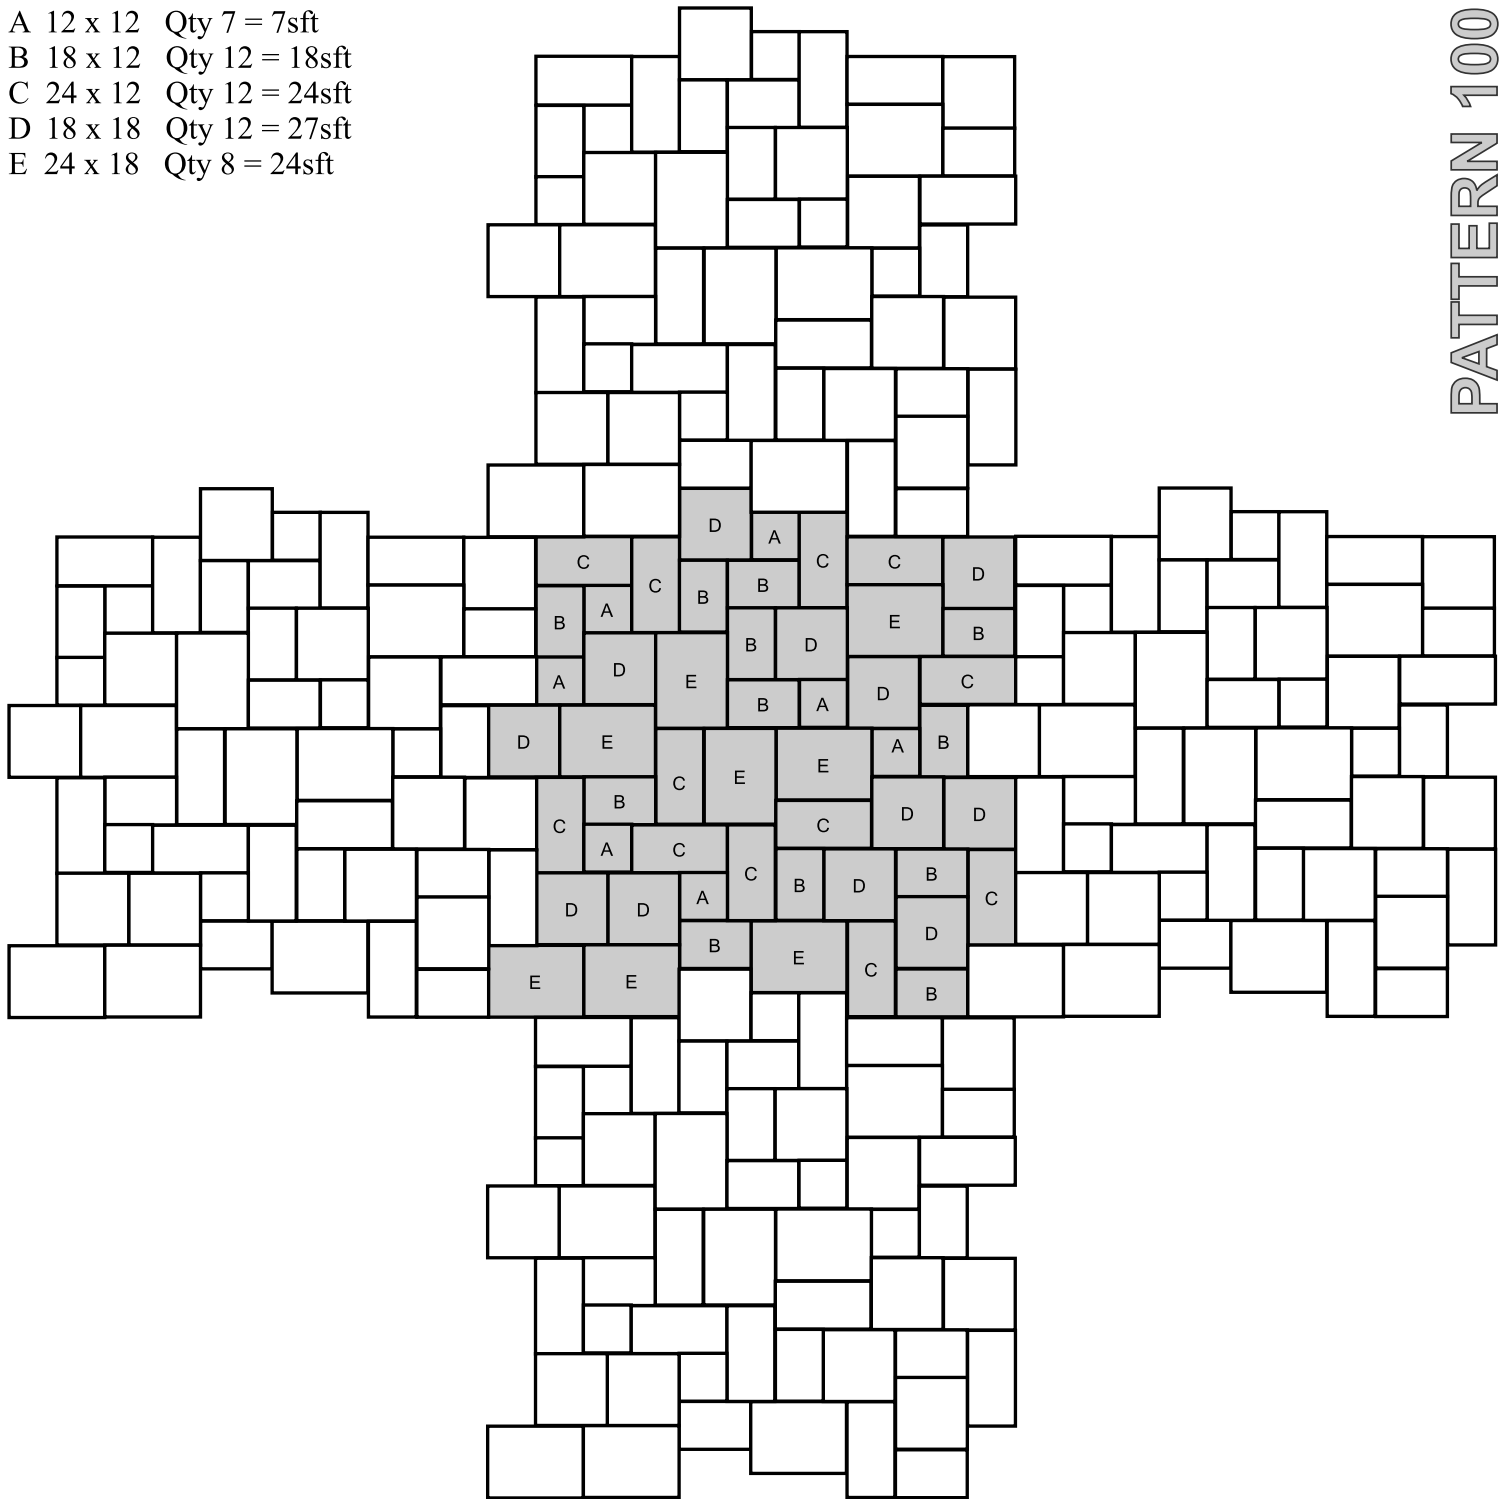

Square Patio • Interlocking Random • 10' x 10' • 100sft

- A 12 x 12 Qty 7 = 7sft
- B 18 x 12 Qty 12 = 18sft
- C 24 x 12 Qty 12 = 24sft
- D 18 x 18 Qty 12 = 27sft
- E 24 x 18 Qty 8 = 24sft

PATTERN 100

*These patterns have been configured to work with Global Arch stone, if you would like a print copy please contact us. Patterns are suggestive only and may require modification as per site requirements and installation technique used. Please plan some extra stone for cutting/wastage. We are not responsible for any direct or indirect cost for installation, shipping, shortages or overages. Stone sizes are approximate, slight size variations are to be expected in natural stone.*