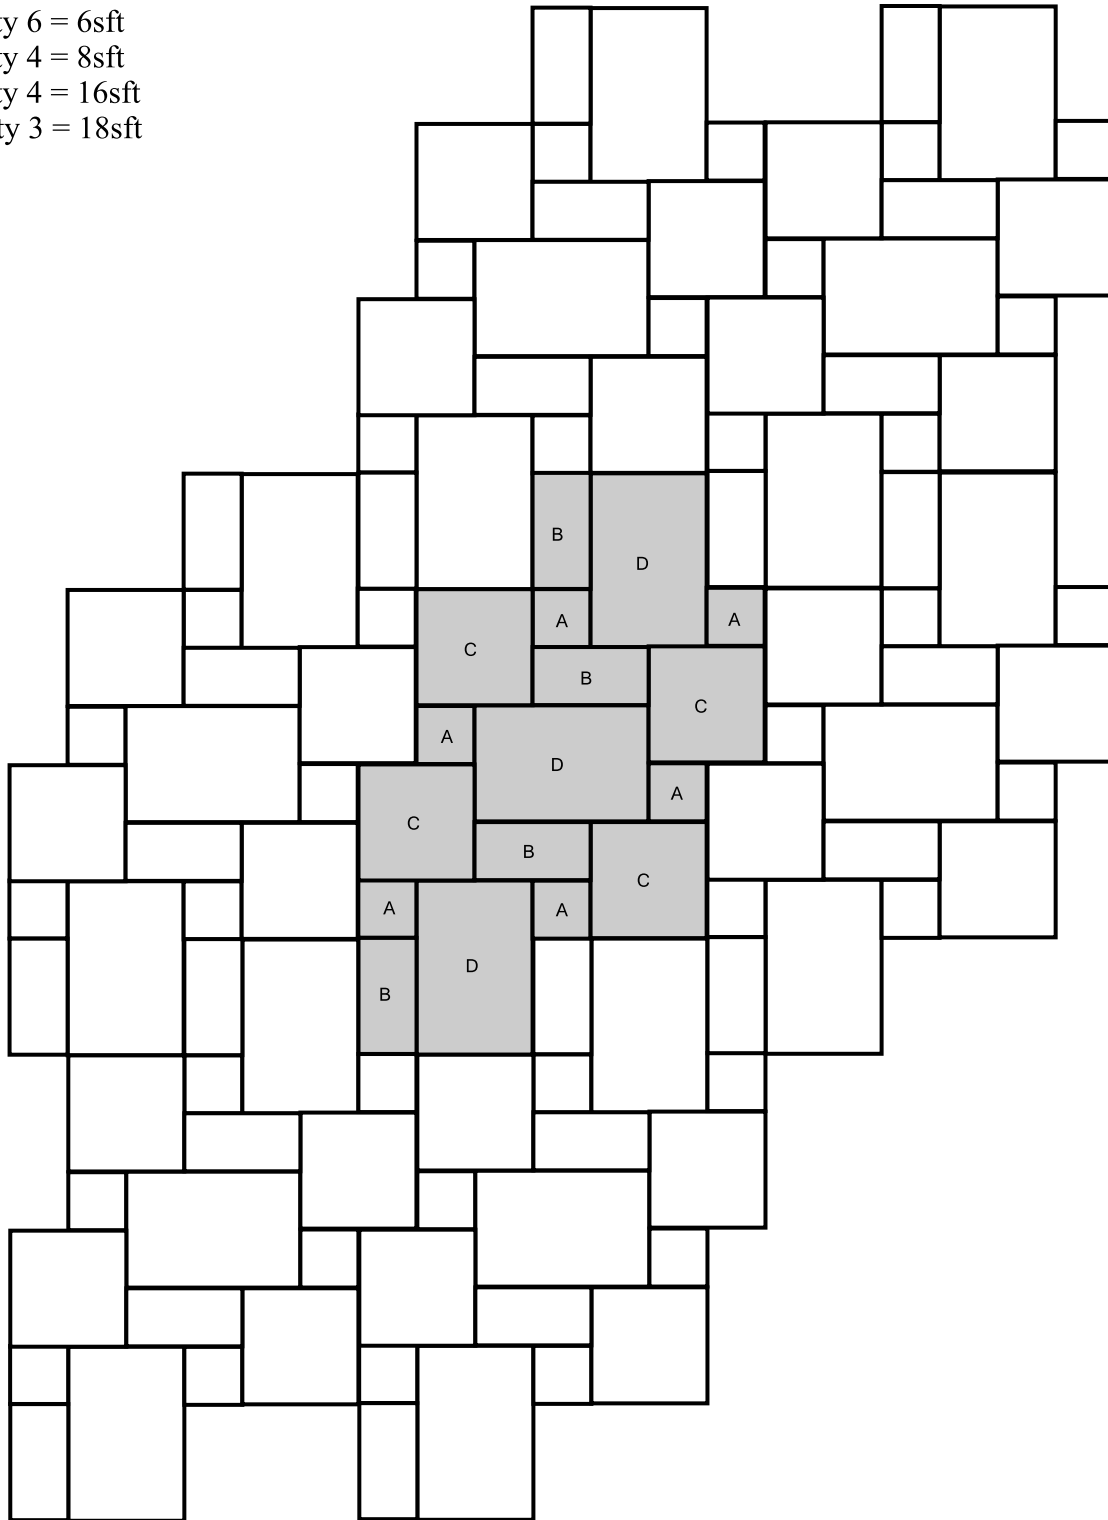

Diagonal Patio • Interlocking Symmetrical • 8' x 6' • 48sft

- A 12 x 12 Qty 6 = 6sft
 B 24 x 12 Qty 4 = 8sft
 C 24 x 24 Qty 4 = 16sft
 D 36 x 24 Qty 3 = 18sft

PATTERN 48

These patterns have been configured to work with Global Arch stone, if you would like a print copy please contact us.