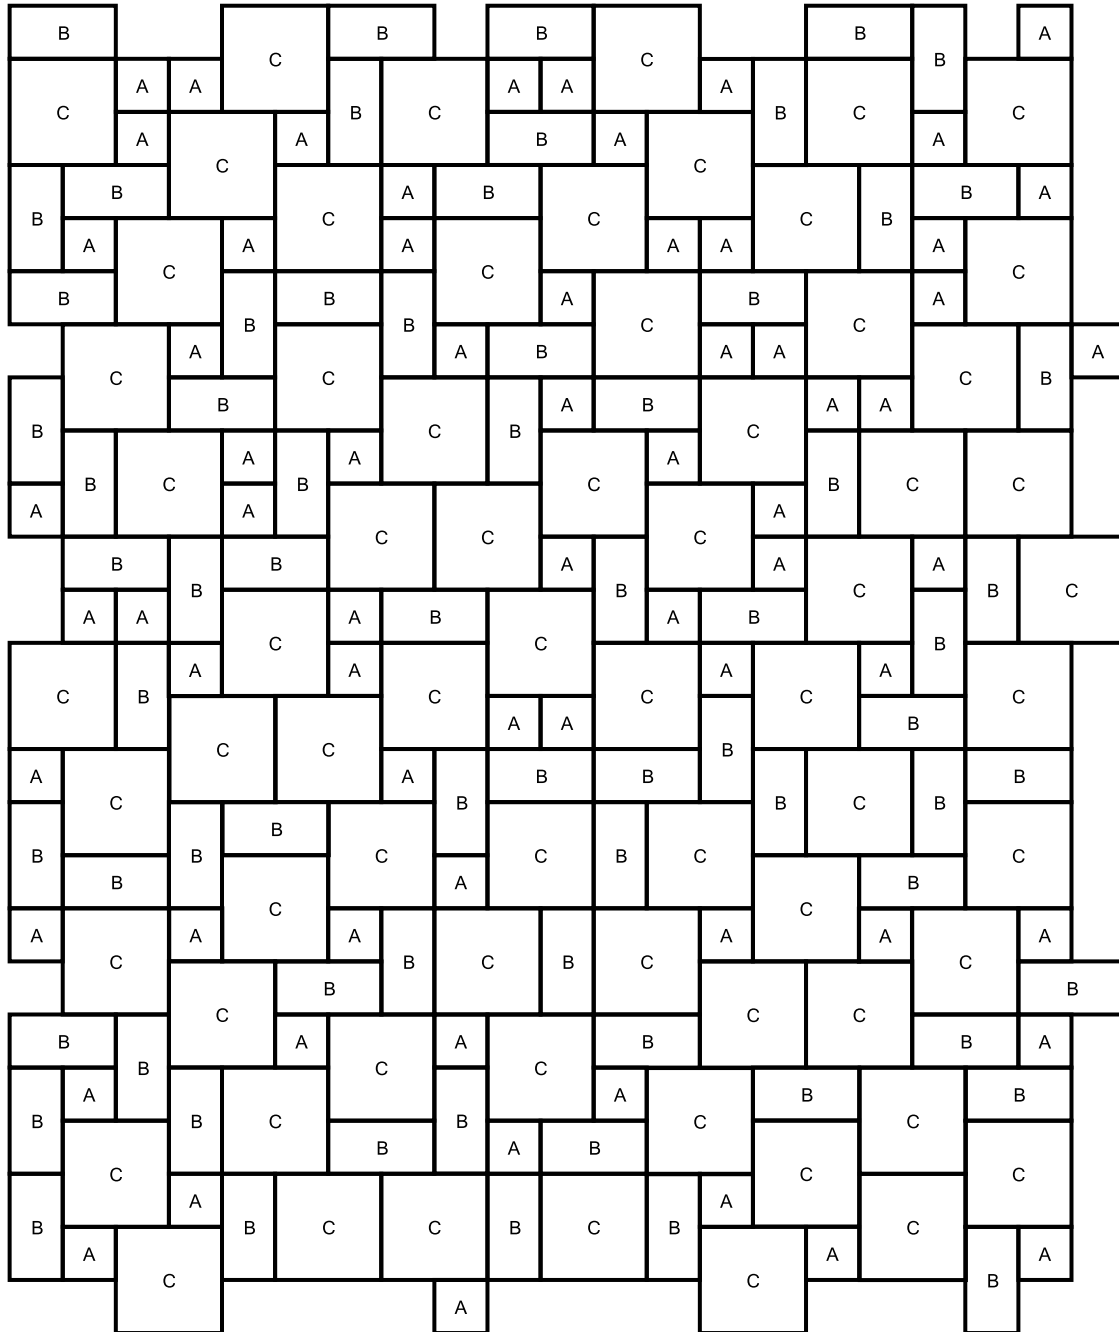

Square Patio • Cobbles Random • 12' x 10' • 120sft

A 6 x 6 Qty 68 = 17sft  
 B 12 x 6 Qty 70 = 35sft  
 C 12 x 12 Qty 68 = 68sft  
 SET = 120sft

This pattern is applicable  
 for cobbles only.

PATTERN C12